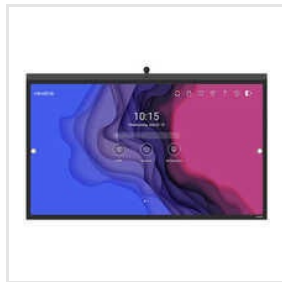

**INTERACTIVE WHITE DIGITAL
BOARD PANEL**

**NEWLINE INTERACTIVE DISPLAY
PANEL**

**GYANMARK 86 INCH ANDROID 11
INTERACTIVE FLAT PANEL**

About Us

Ending the market search for highly advanced Interactive Flat Panel, CCTV Camera and Wireless Microphone, we, Future Smart Vision, welcome you. We are a high star rated trader and supplier with a commendable product portfolio. Our product-line of Interactive Flat Panel comprises 86 Inch Evota Interactive Flat Panel, 65 Inch Black Maxhub Interactive Flat Panel, Newline Z Series TT-7522Z Flat Panel, Newline Q Series TT-6521Q Interactive Flat Panel, and many other products. With the large number of products in portfolio, we offer our customers choice of picking from wide options. Our flat panels are praised for their low maintenance, excellent picture clarity, energy efficiency, and many other advanced features.

Evota 65 Inch Interactive Flat Panel

Newline Q Plus Seres Interactive Flat Panel

Newline IP Plus Seres Interactive Flat Panel

65 Inch Black Maxhub Interactive Flat Panel

65 Inch Brio Touch Panel

Newline Z Series TT-6522Z Flat Panel

86 Inch Evota Interactive Flat Panel

Gyanmark Android 13 TV LED

Newline Q Series TT-6521Q Interactive Flat

Newline Q Series TT-7521Q Interactive Flat

Maxhub I75FA Black Interactive Flat Panel

Newline Z Series TT-7522Z Flat Panel